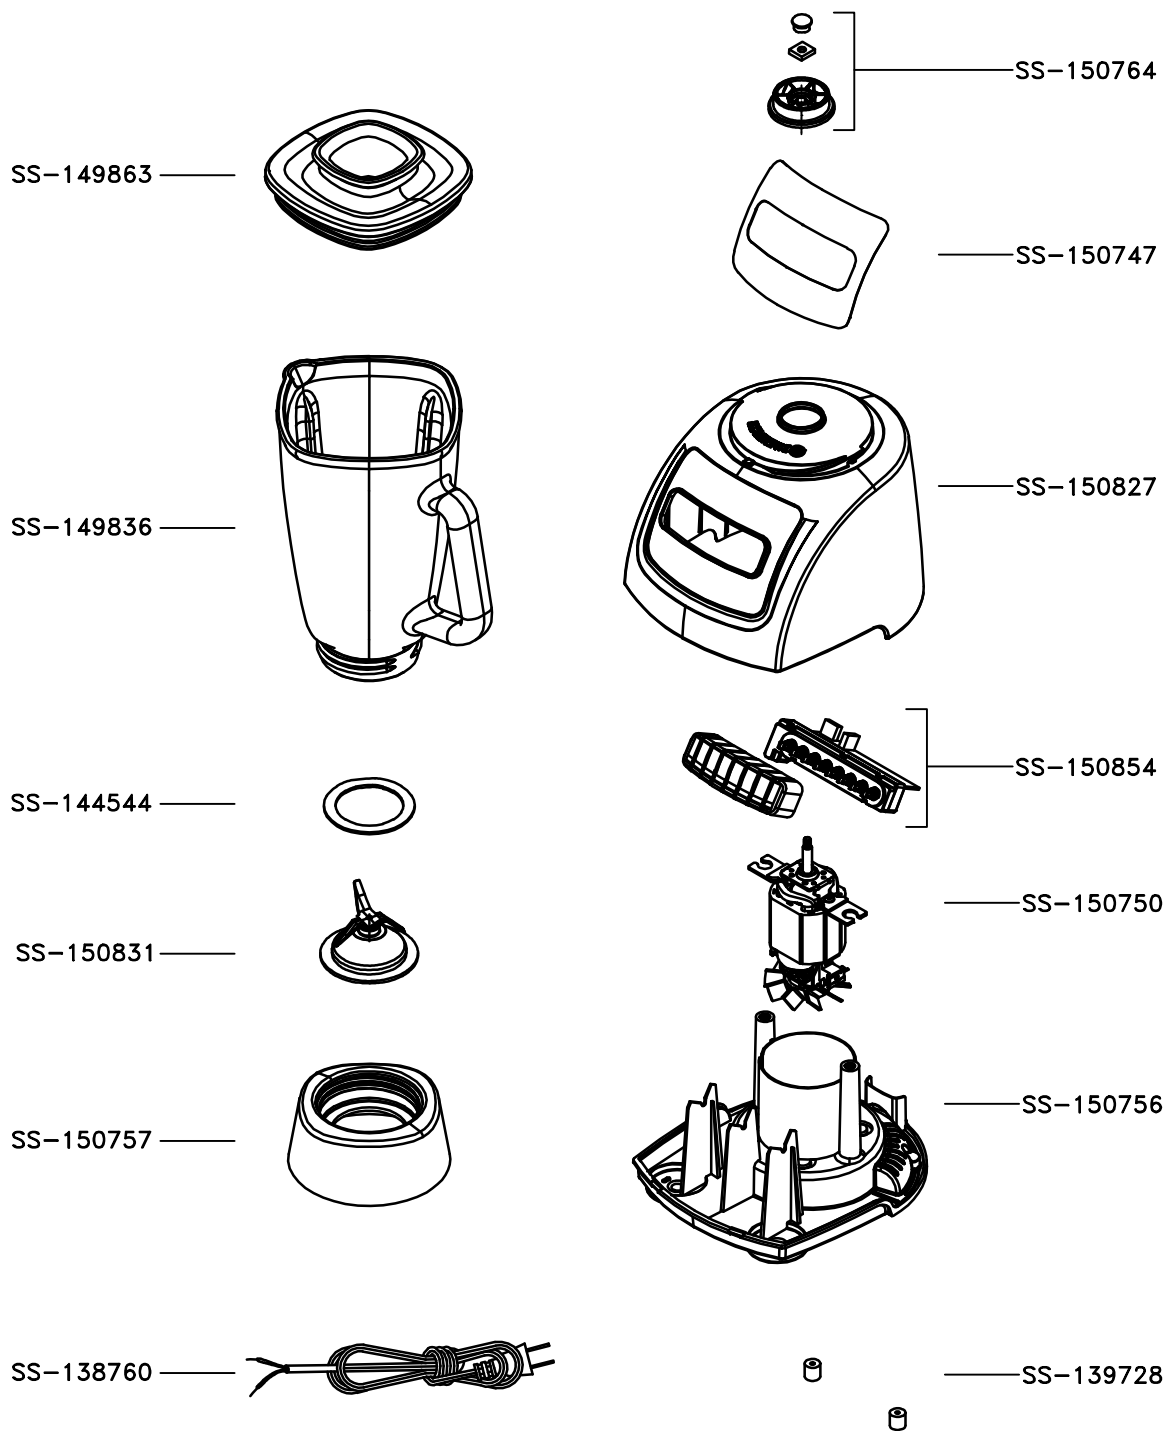

LICUADORA INFINYFORCE 12 VEL.
 NEGRA 120V

LM802856

CREATION APPLIANCE	10-09-2015	PAGE	COUNTRY	FAMILY
ISSUE EXPLODED DIAGRAM	06-02-2015	1/1	COLOMBIA	BLENDER