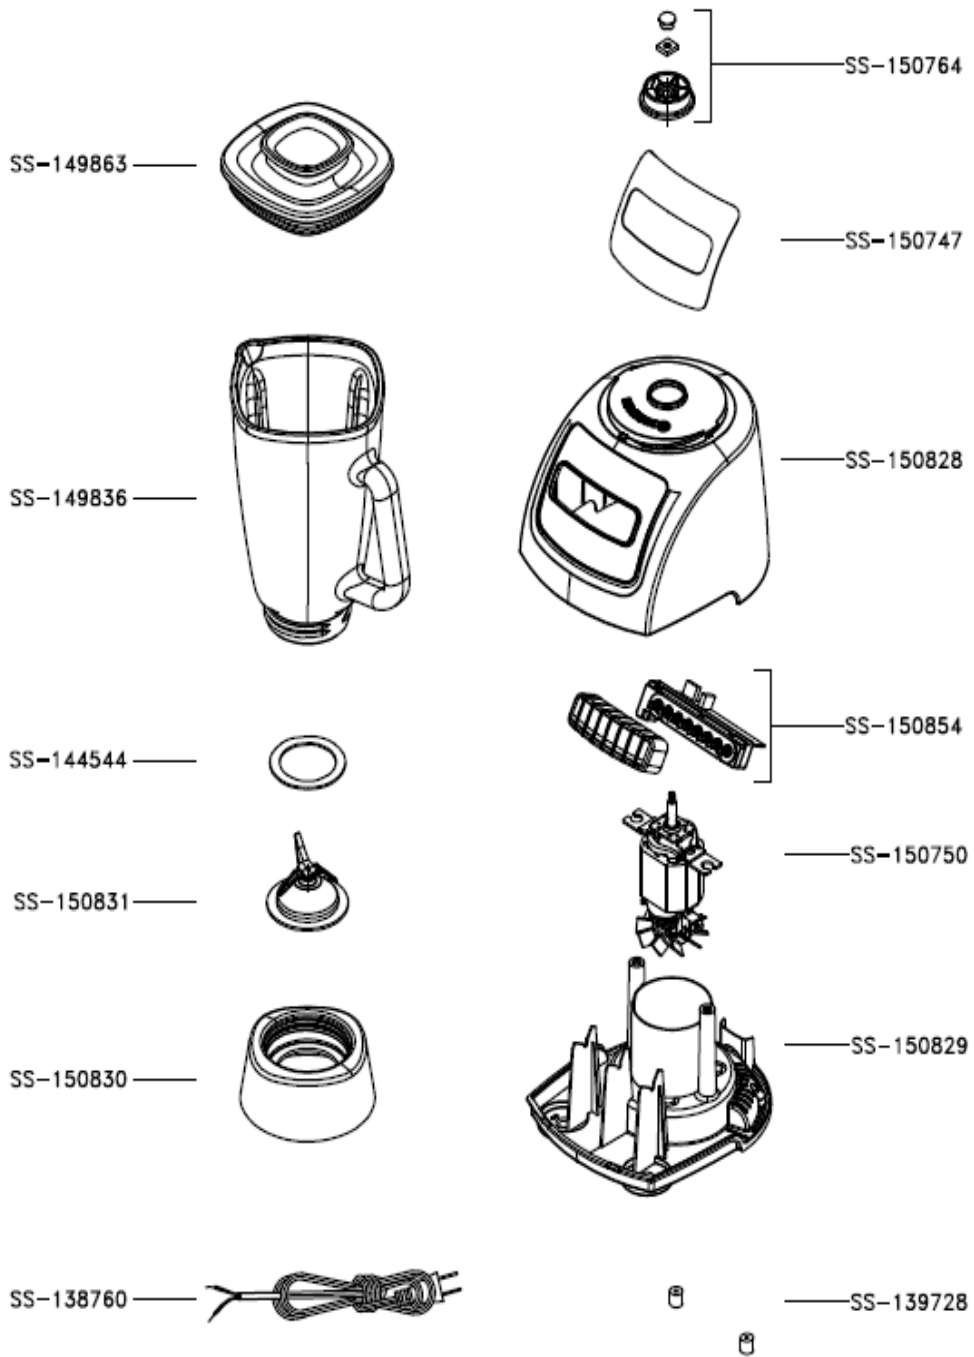

LICUADORA INFINYFORCE 12 VEL.
 ROJA 120V

LM802556

CREATION APPLIANCE	10-09-2015	PAGE	COUNTRY	FAMILY
ISSUE EXPLODED DIAGRAM	06-02-2015	1/1	COLOMBIA	BLENDER