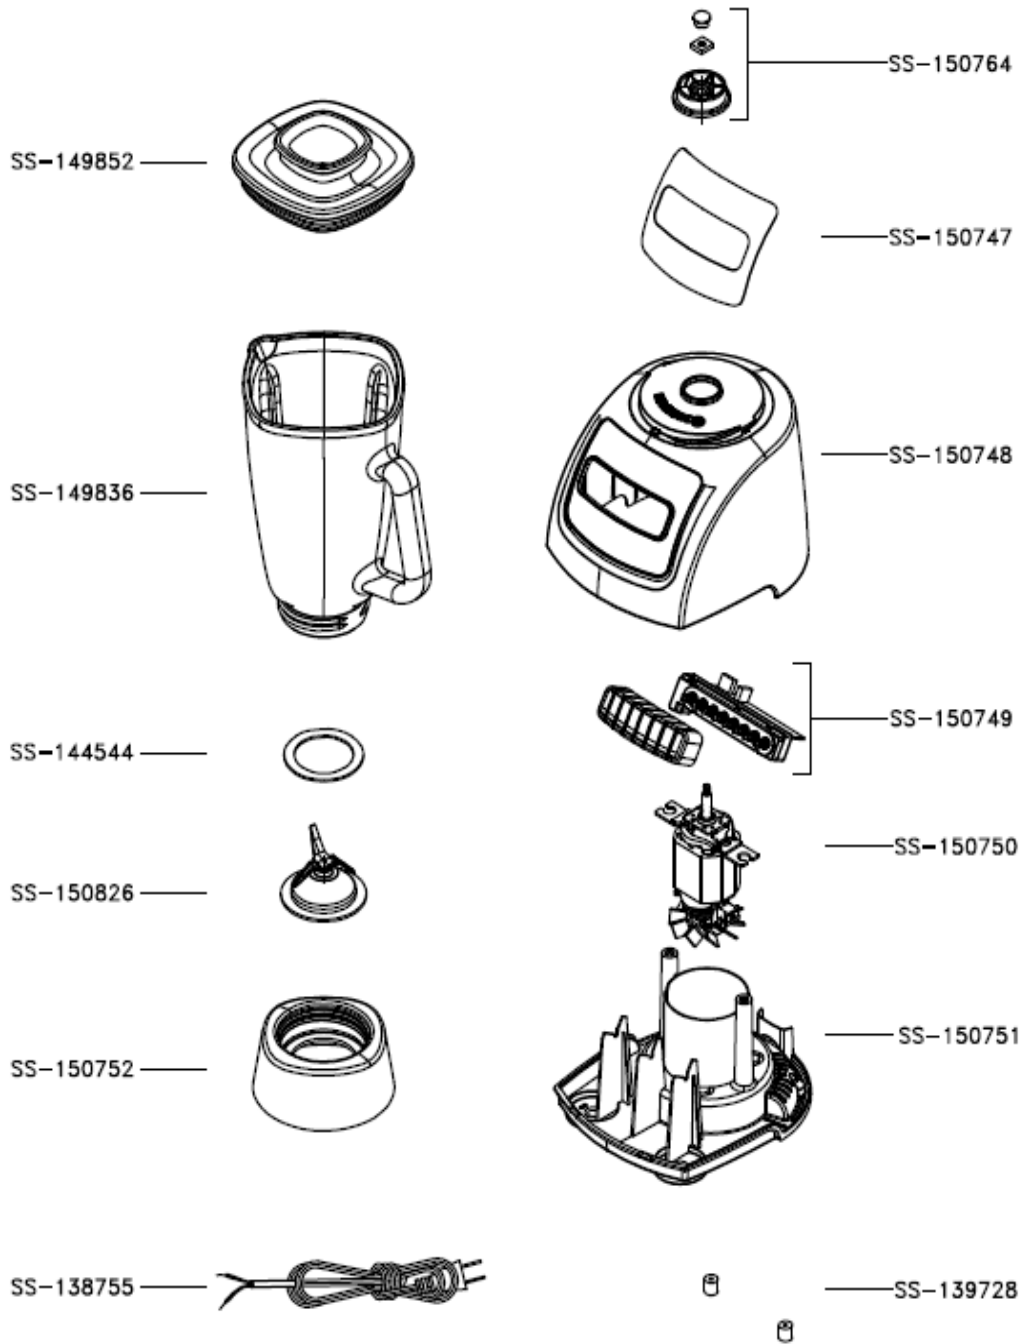

LICUADORA INFINYFORCE 12 VEL.
BLANCA 120V

LM802156

CREATION APPLIANCE	10-09-2015	PAGE	COUNTRY	FAMILY
ISSUE EXPLODED DIAGRAM	06-02-2015	1/1	COLOMBIA	BLENDER