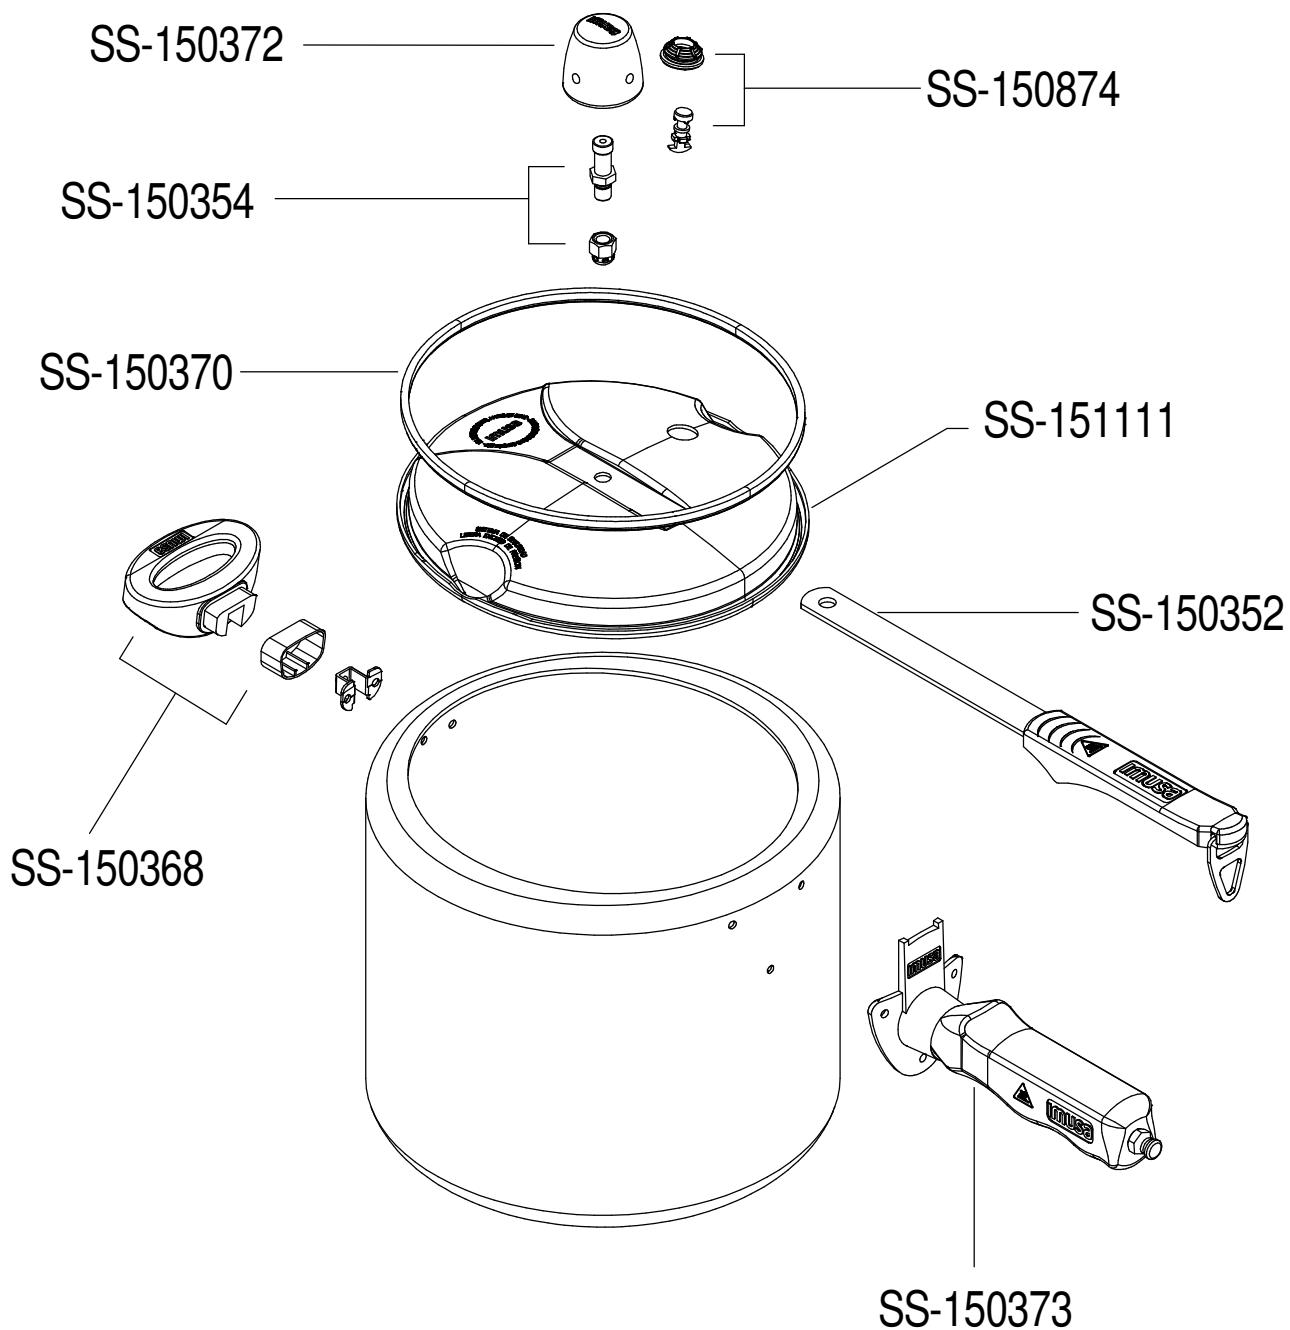

## OLLA A PRESION AL CI 7L SECURYPLUS

0304400

CREATION APPLIANCE	20-06-2016	PAGE	COUNTRY	FAMILY
ISSUE EXPLODED DIAGRAM	02-05-2016	1/1	COLOMBIA	OAP