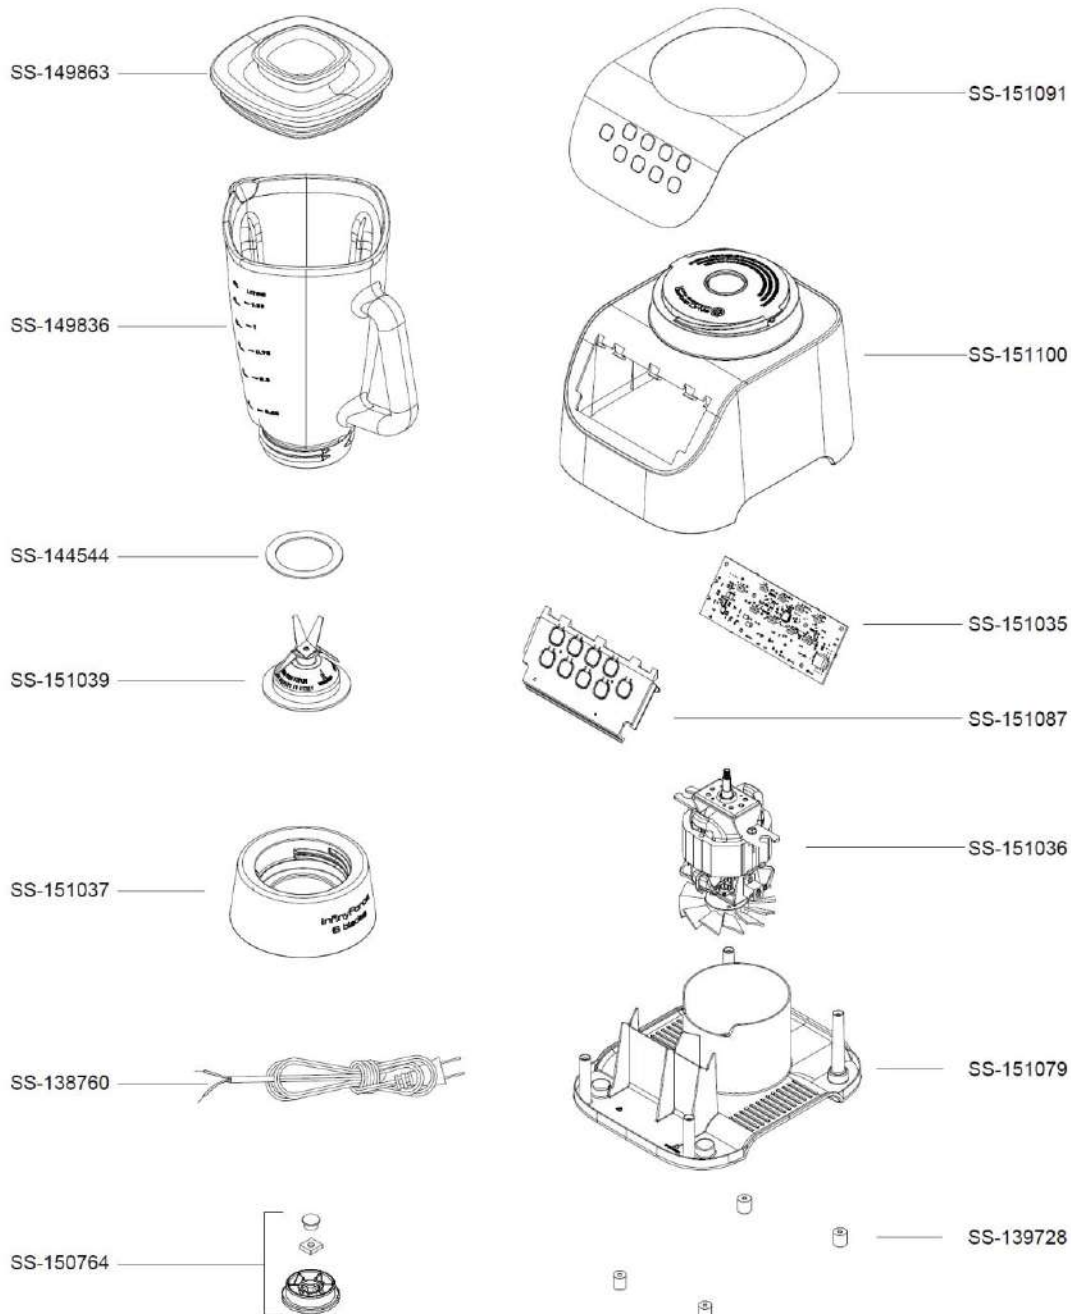

Imusa LICUADORA INFINY AUTOMATIC 120V. METALICA

LM814C56

CREATION APPLIANCE	28-08-2018	PAGE	COUNTRY	FAMILY
ISSUE EXPLODED DIAGRAM	06-08-2018	1/1	COLOMBIA	BLENDER