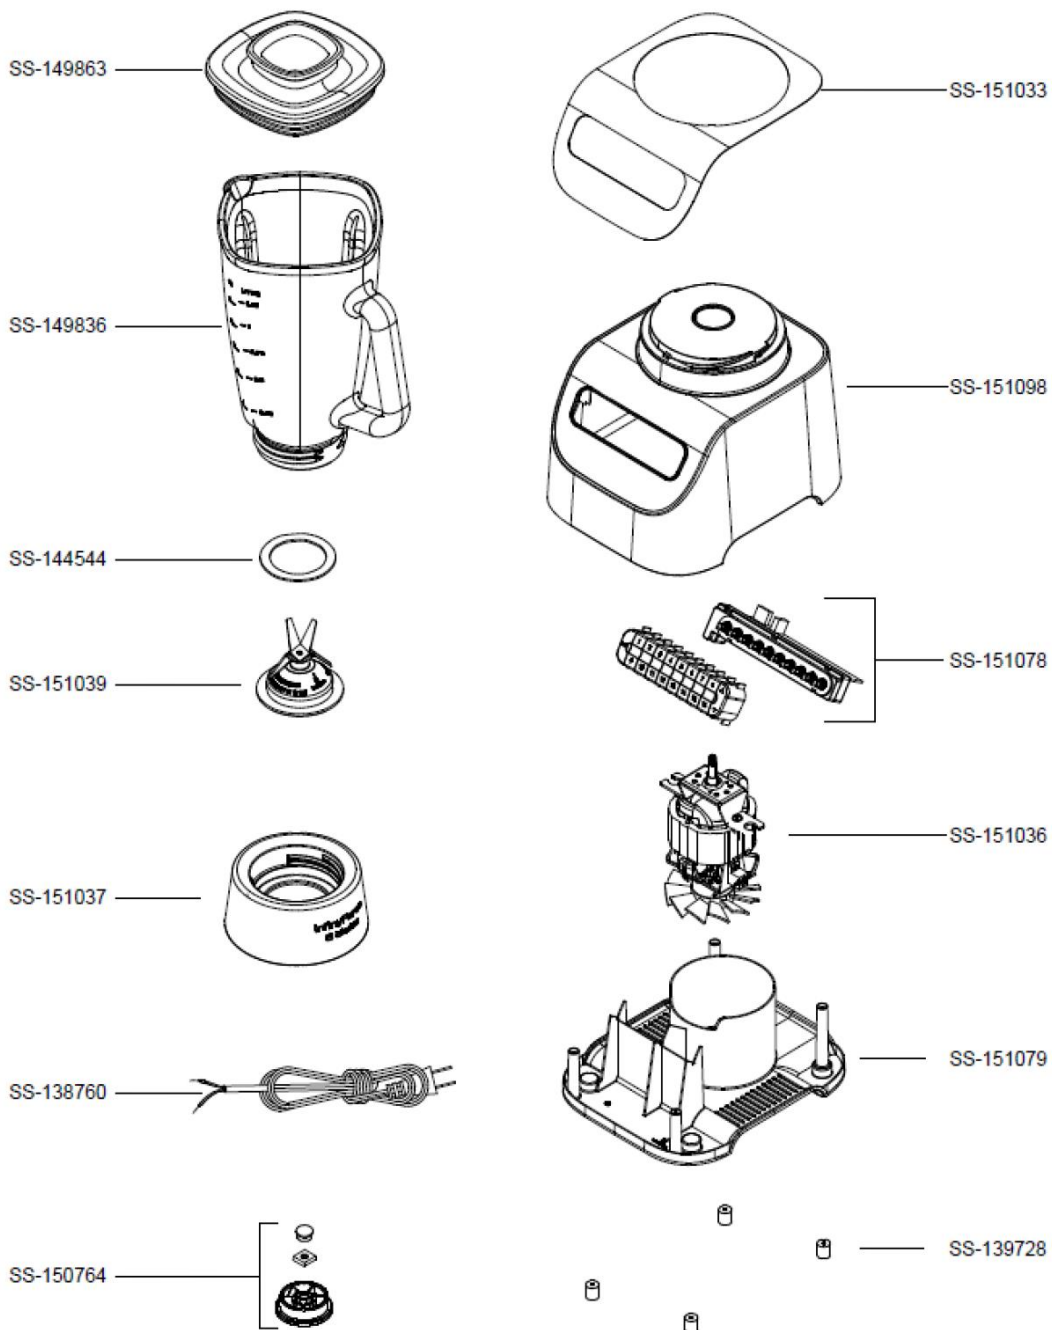

Imusa LICUADORA INFINY FORCE PLUS 120V. NEGRA

LM812856

CREATION APPLIANCE	28-06-2018	PAGE	COUNTRY	FAMILY
ISSUE EXPLODED DIAGRAM	06-08-2018	1/1	COLOMBIA	BLENDER