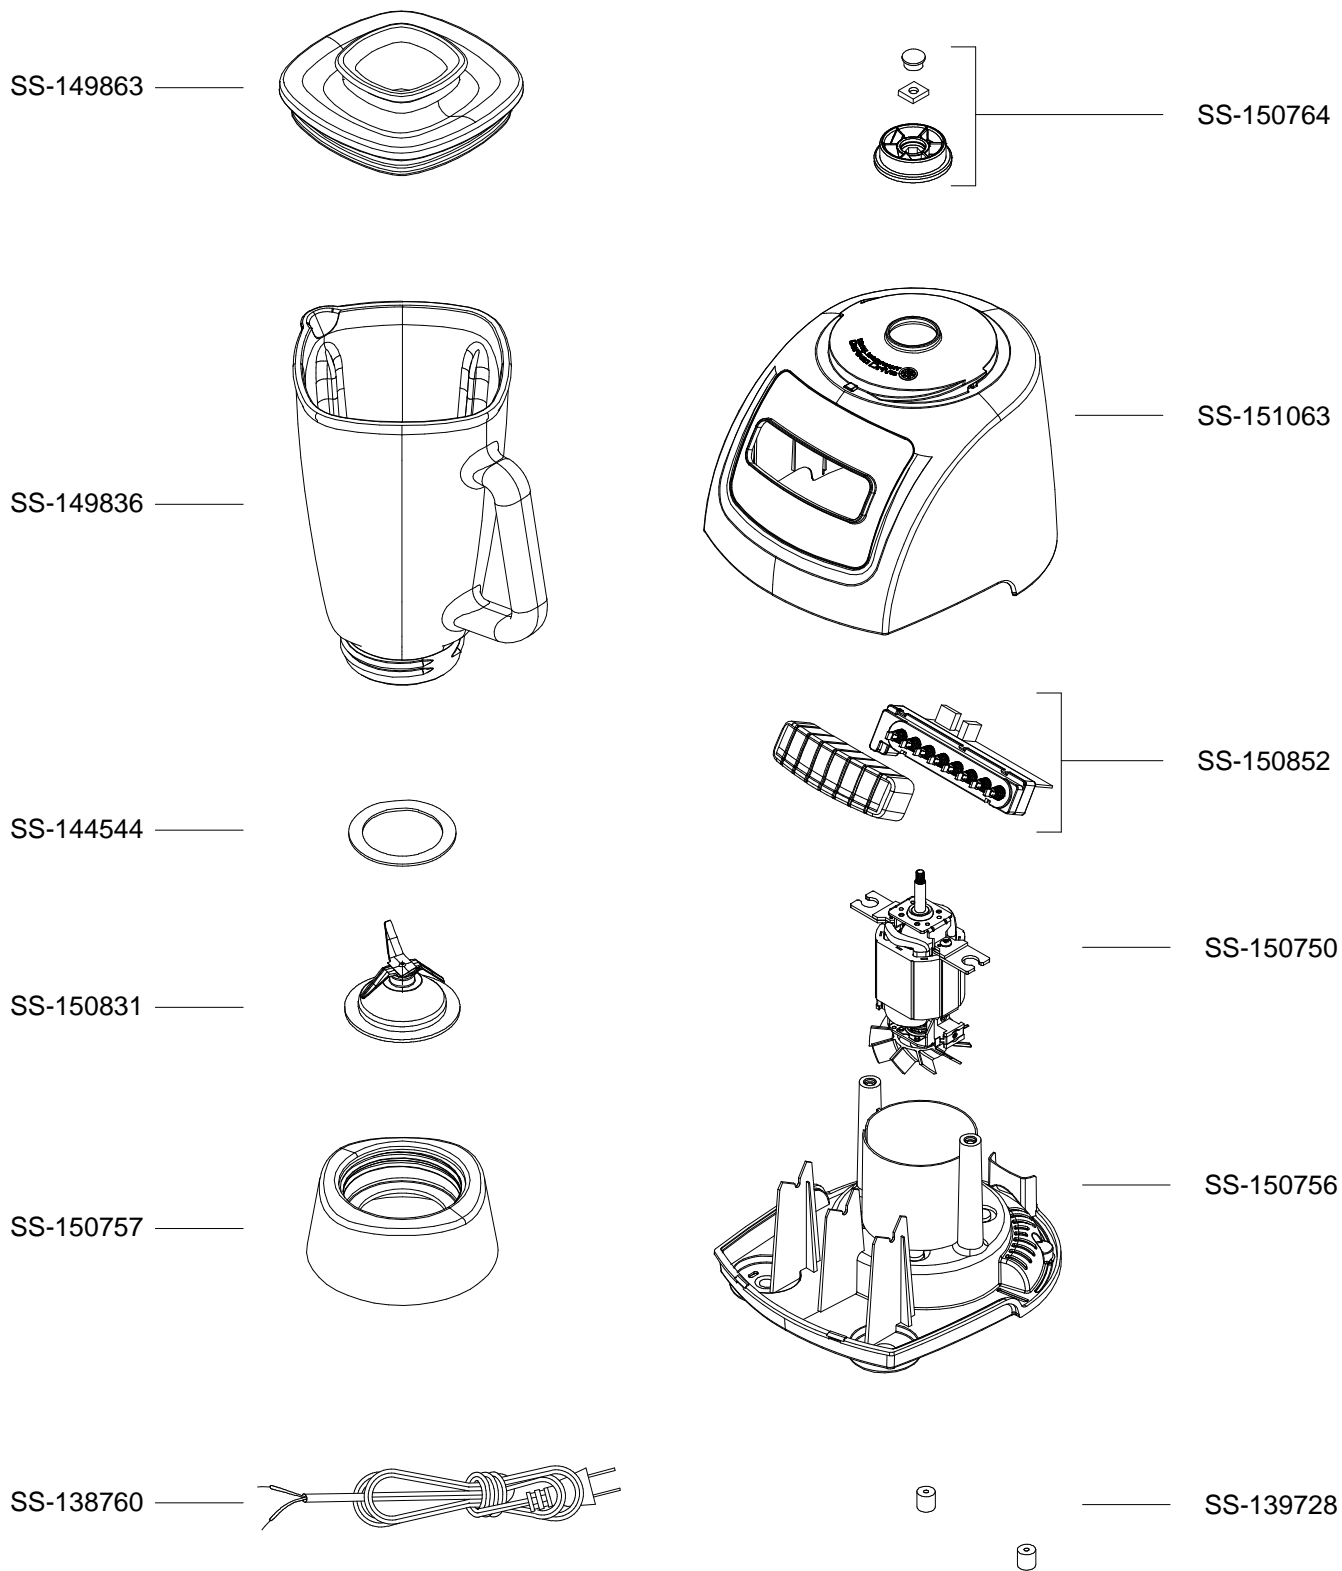

Imusa

LICUADORA INFINY FORCE 10 VEL. NEGRA 120V.

LM80A856

| | | | | |
|------------------------|------------|------|----------|---------|
| CREATION APPLIANCE | 24-10-2017 | PAGE | COUNTRY | FAMILY |
| ISSUE EXPLODED DIAGRAM | 20-02-2018 | 1/1 | COLOMBIA | BLENDER |