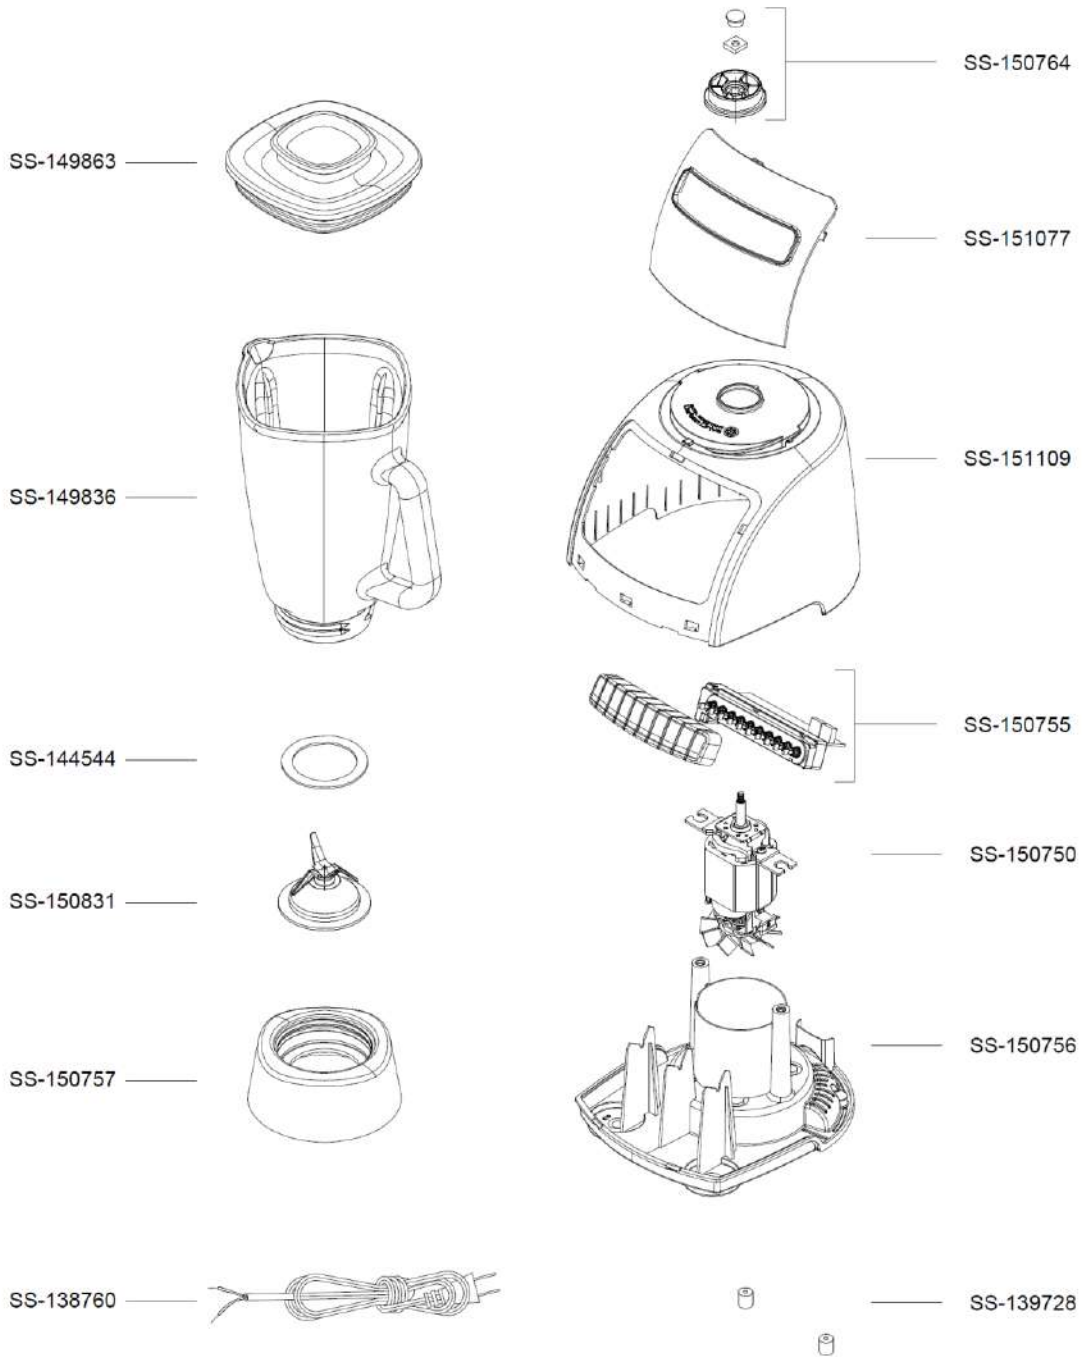

imusa

LICUADORA INFINY FORCE
16 VEL. ROJO / NEGRO 120V.

LM806556

CREATION APPLIANCE	25-01-2018	PAGE	COUNTRY	FAMILY
ISSUE EXPLODED DIAGRAM	13-09-2018	1/1	COLOMBIA	BLENDER