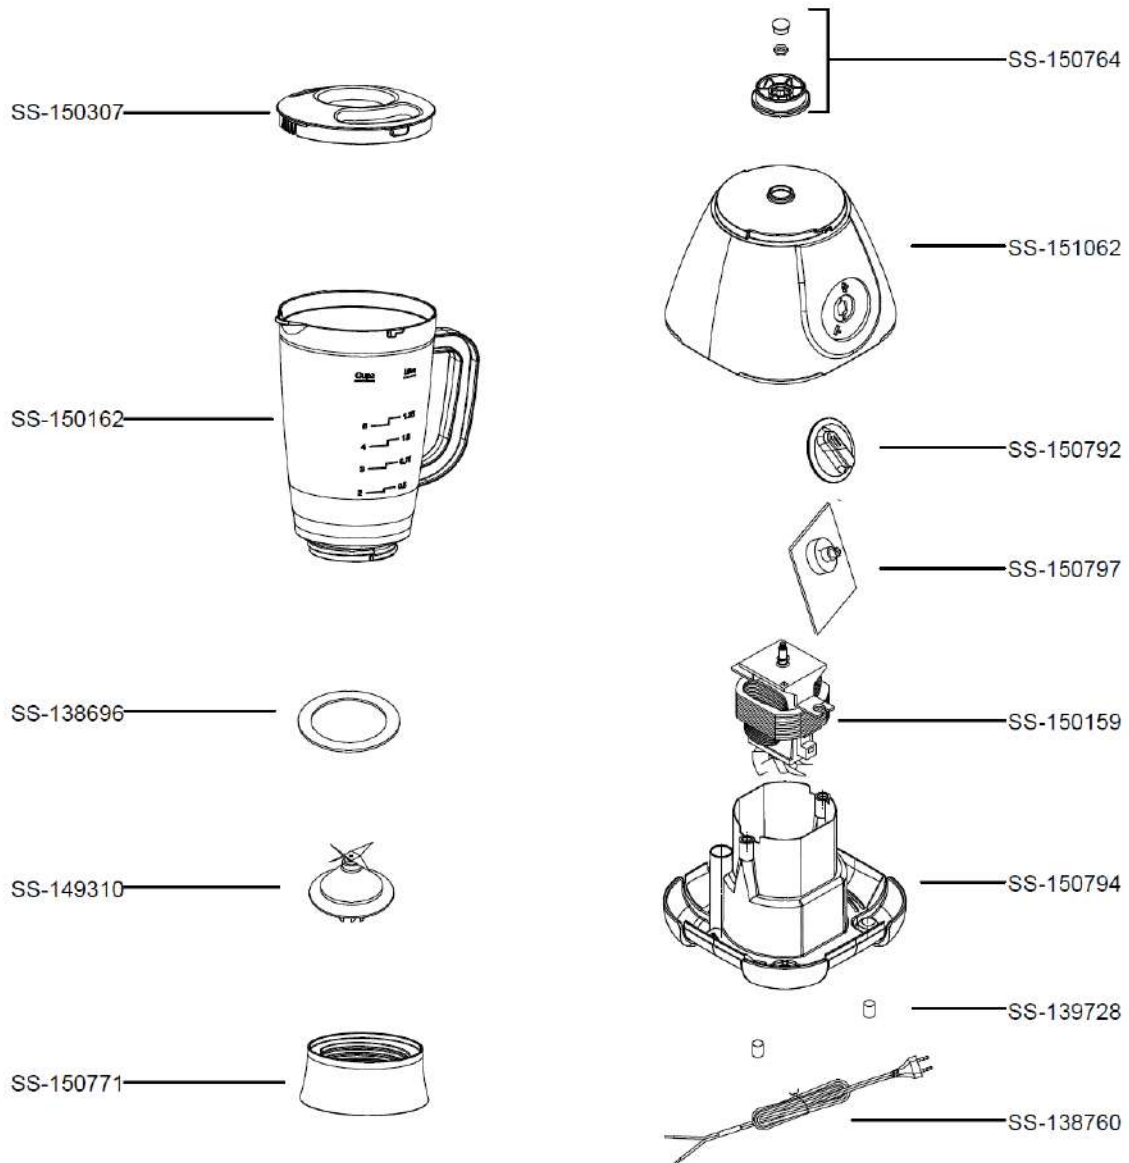

**Imusa** LICUADORA POWER MIX 8 VEL.  
ROJA 120V.

LM378556

CREATION APPLIANCE	02-11-2017	PAGE	COUNTRY	FAMILY
ISSUE EXPLODED DIAGRAM	30-01-2018	1/1	COLOMBIA	BLENDER