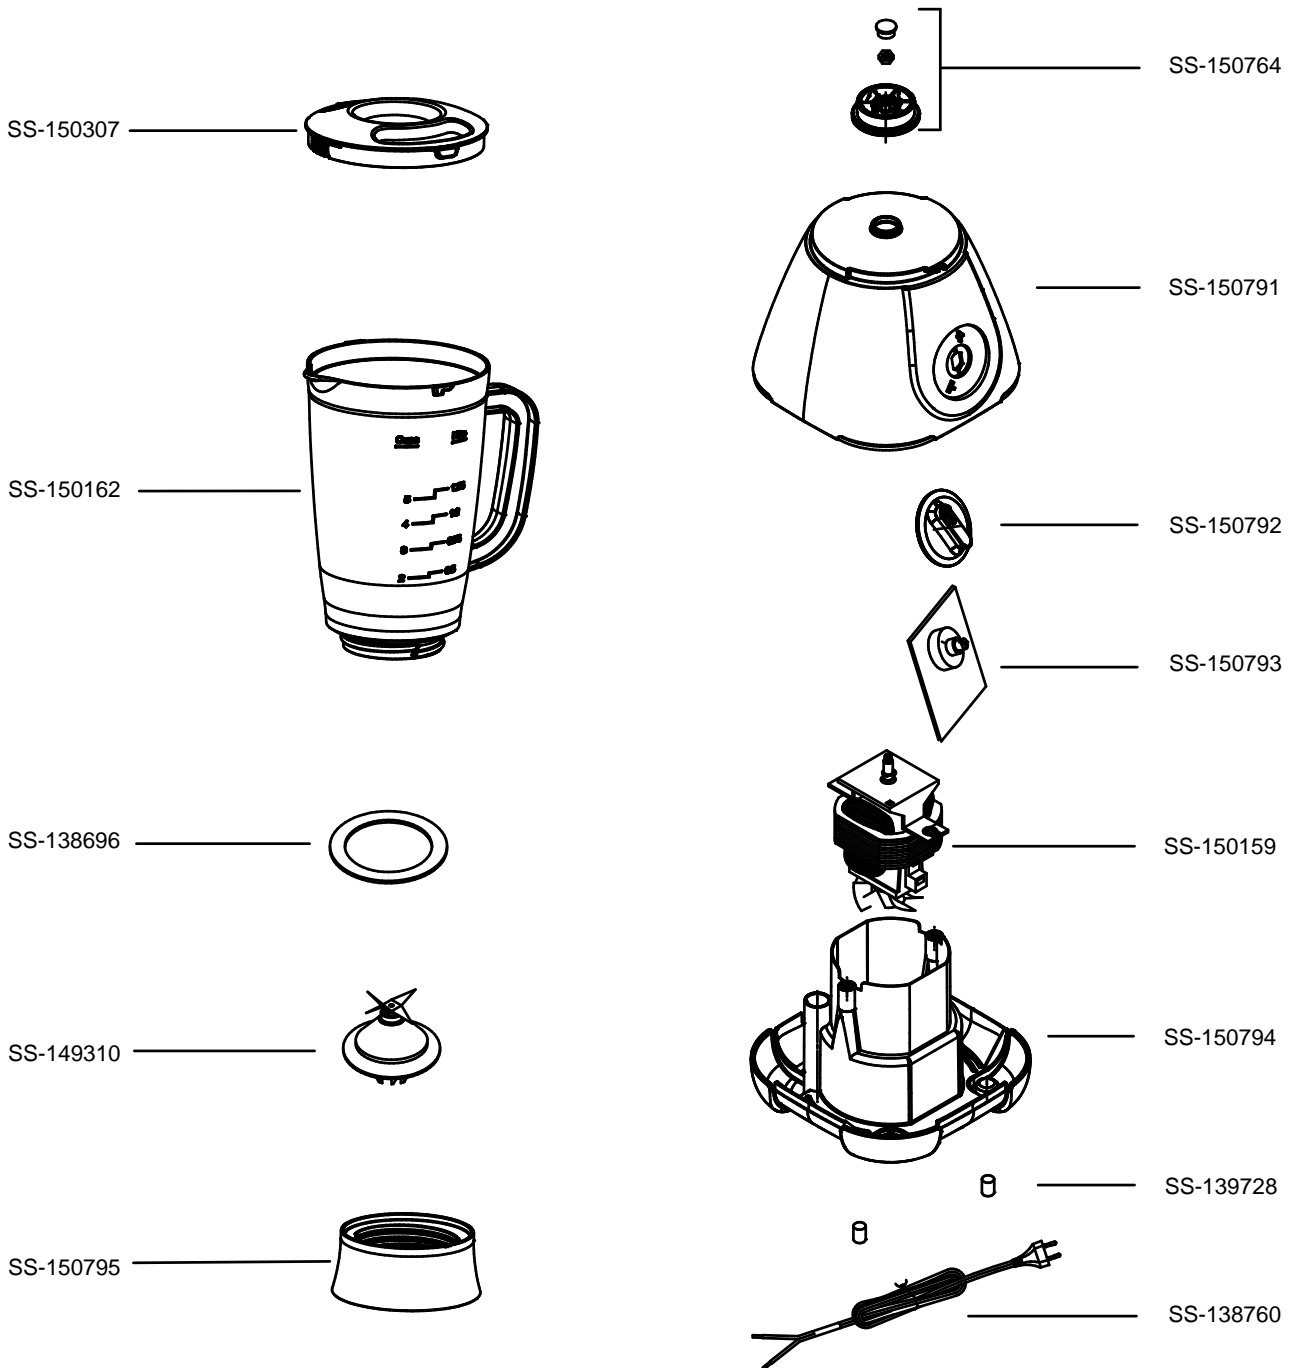

LICUADORA POWERMIX 5 VEL.  
NEGRA 120V

LM375856

CREATION APPLIANCE	05-06-2015	PAGE	COUNTRY	FAMILY
ISSUE EXPLODED DIAGRAM	08-04-2015	1/1	COLOMBIA	BLENDER