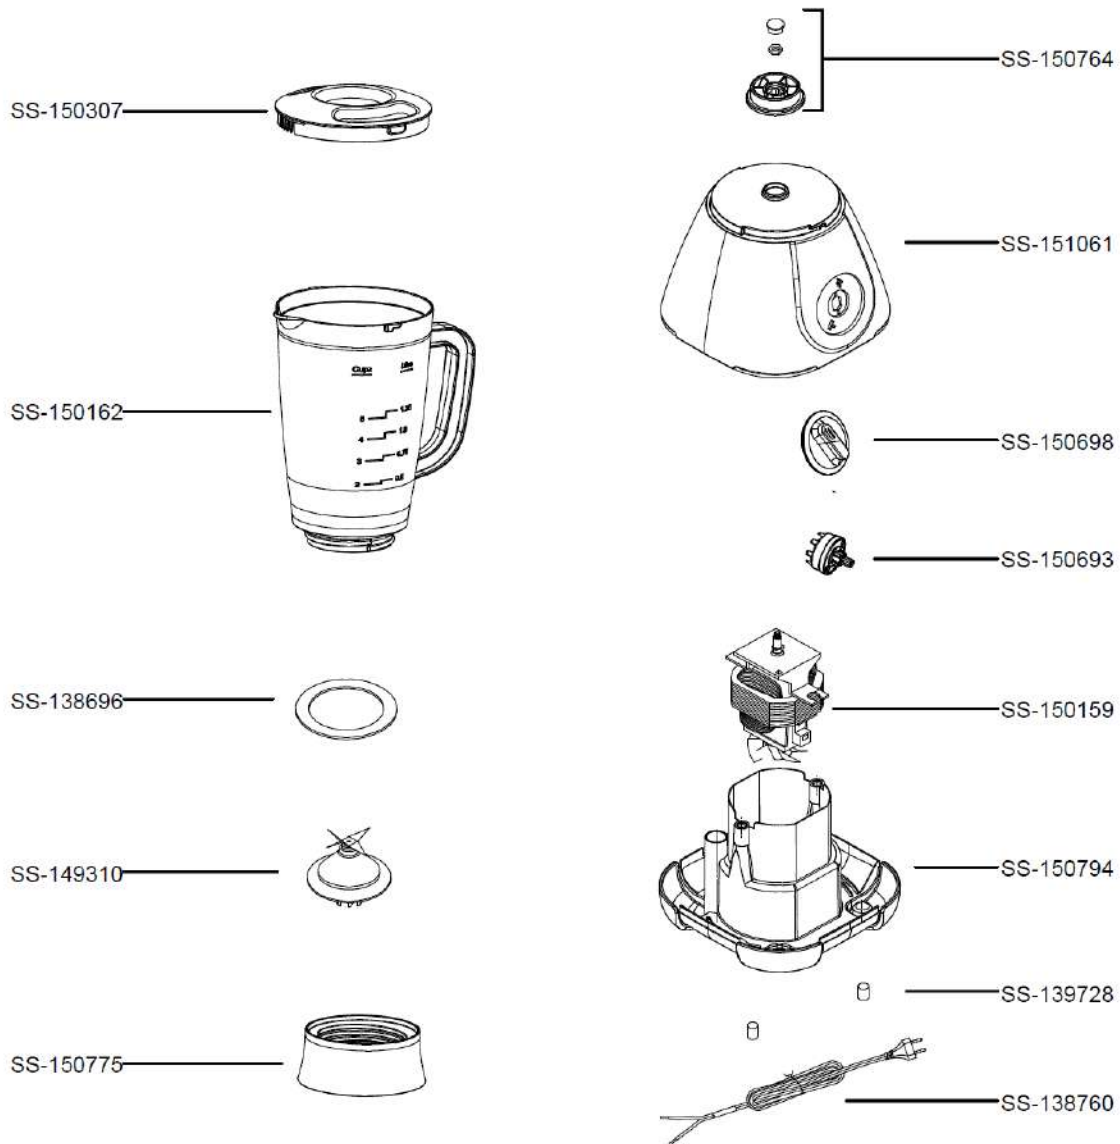

Imusa LICUADORA POWER MIX 2 VEL.
AZUL 120V.

LM372456

CREATION APPLIANCE	02-09-2017	PAGE	COUNTRY	FAMILY
ISSUE EXPLODED DIAGRAM	30-01-2018	1/1	COLOMBIA	BLENDER