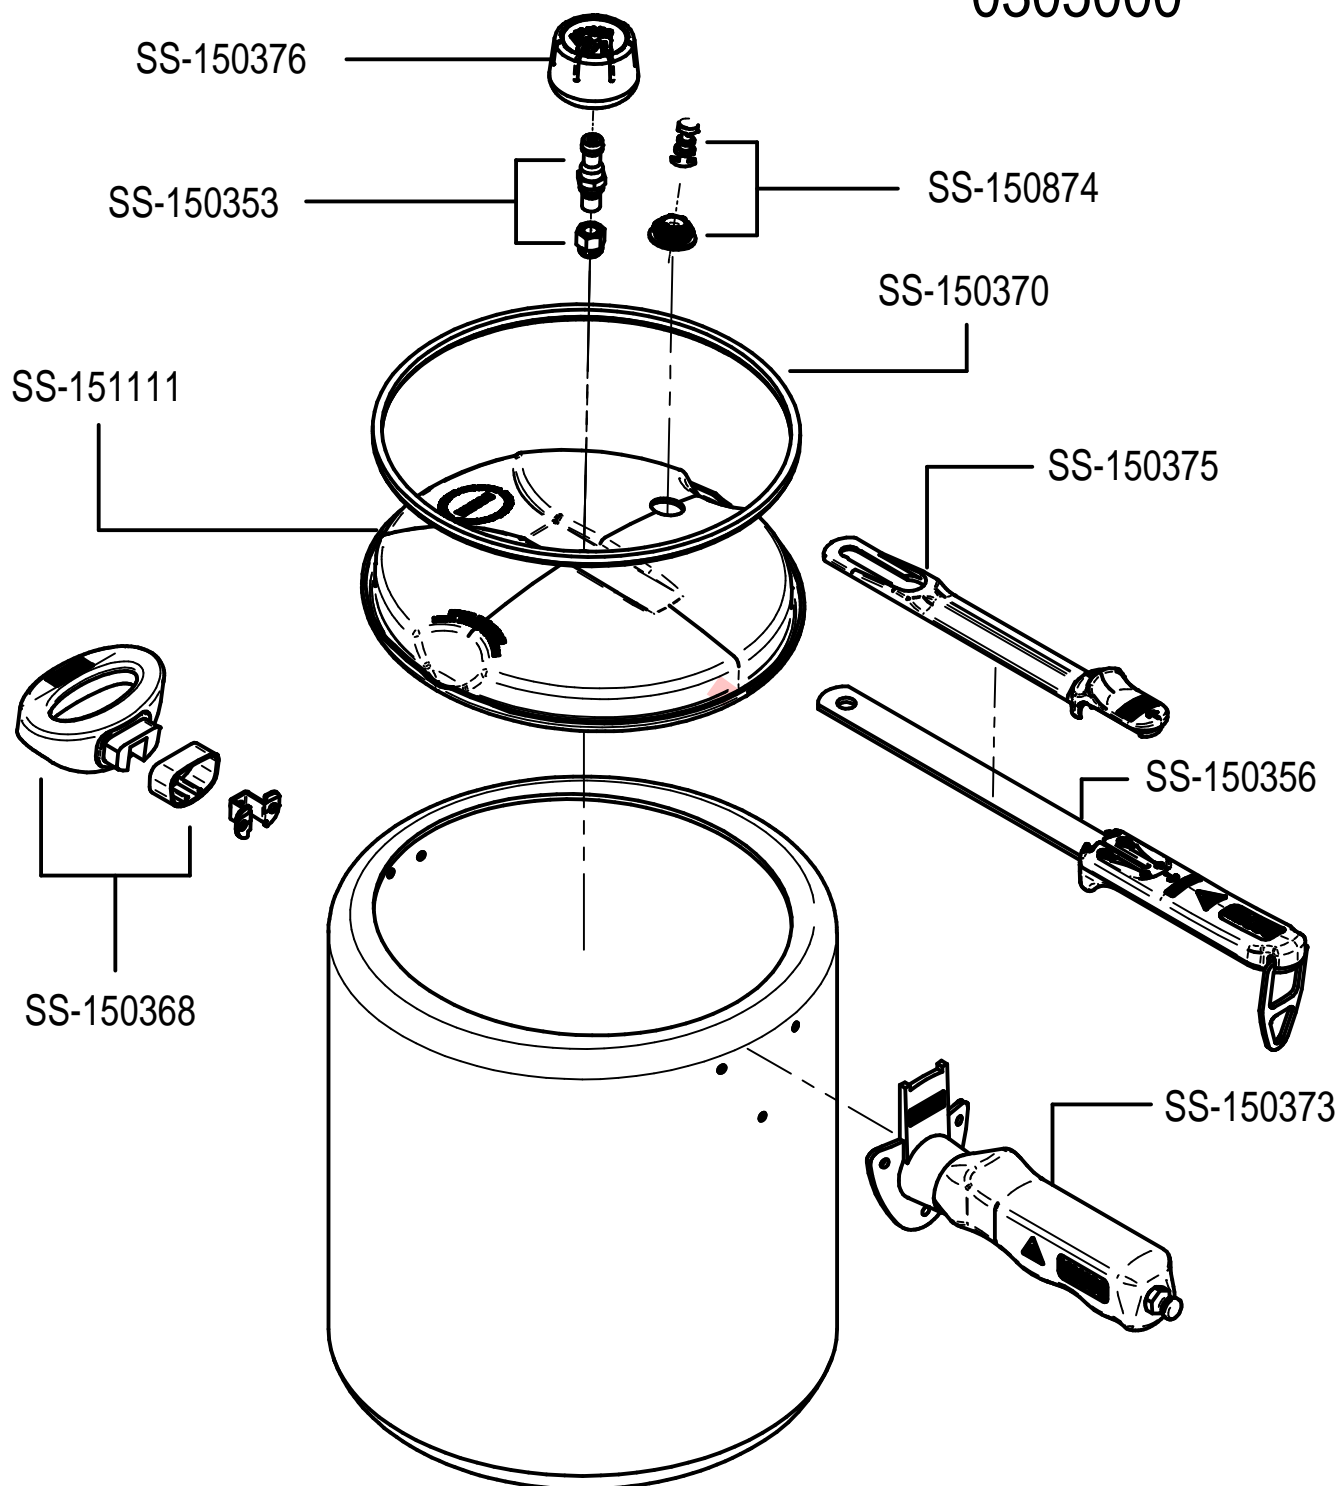

Imusa

OLLA A PRESIÓN AL CI 9L SECURYPLUS CONTROL

0305000

CREATION APPLIANCE	23-06-2016	PAGE	COUNTRY	FAMILY
ISSUE EXPLODED DIAGRAM	28-09-2016	1/1	COLOMBIA	OAP