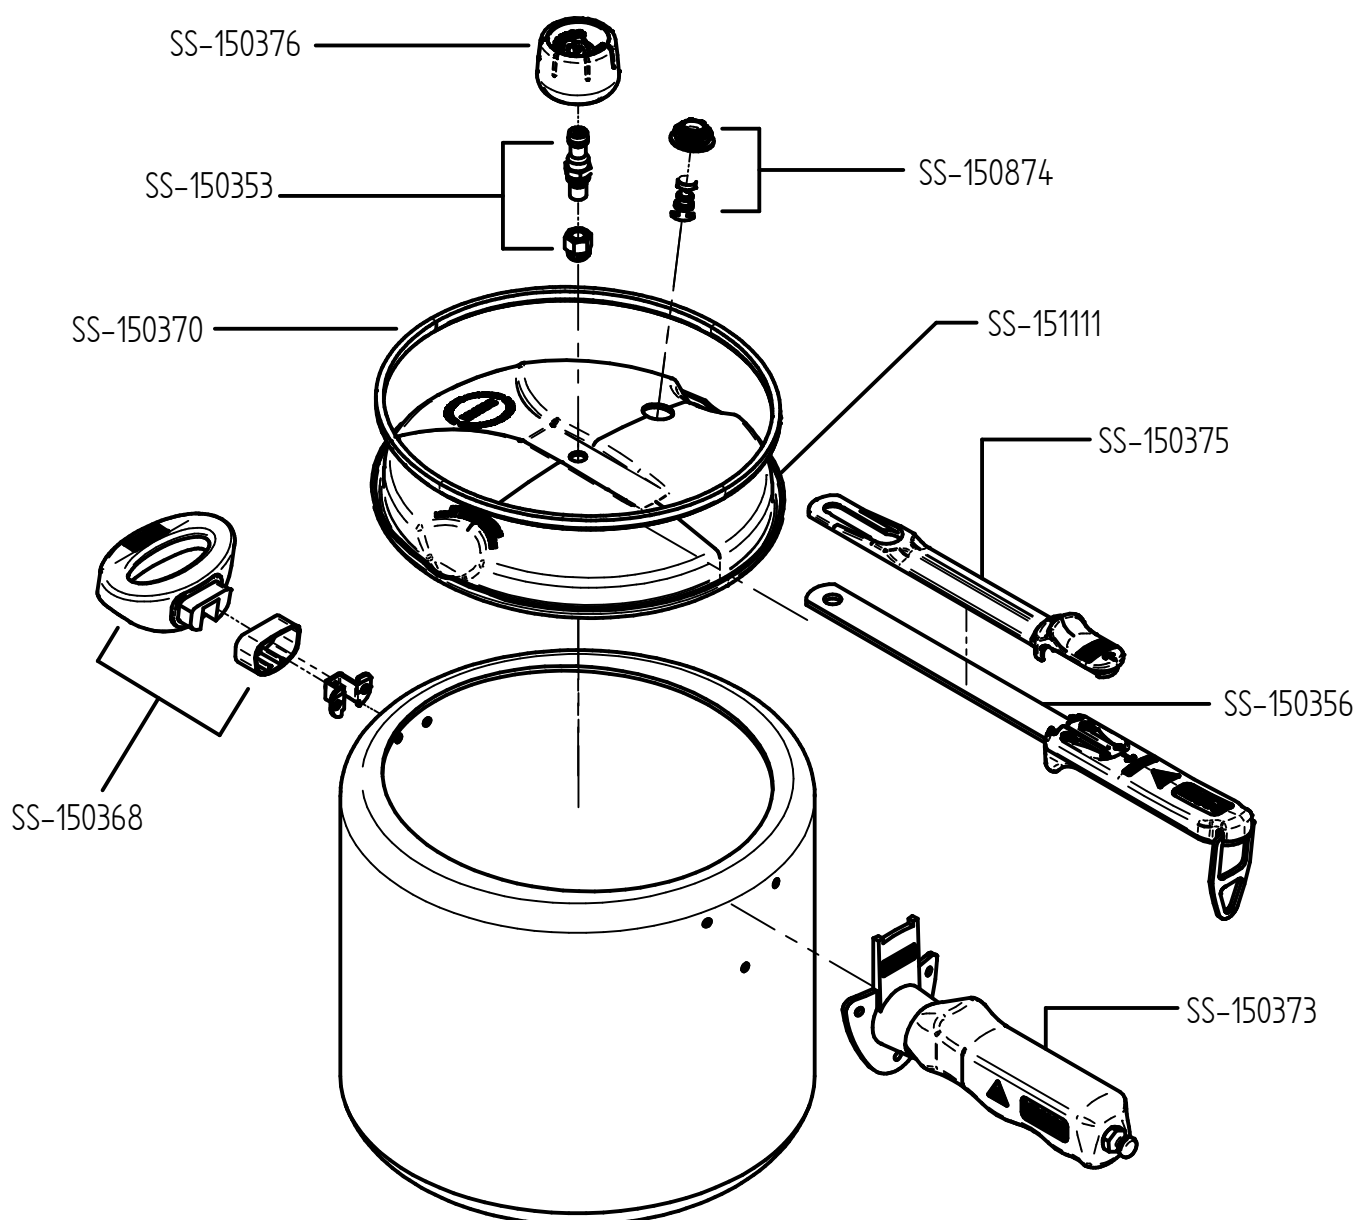

## OLLA A PRESION AL CI 7L SECURYPLUS CONTROL

0304900

|                        |            |      |          |        |
|------------------------|------------|------|----------|--------|
| CREATION APPLIANCE     | 27-06-2016 | PAGE | COUNTRY  | FAMILY |
| ISSUE EXPLODED DIAGRAM | 28-09-2016 | 1/1  | COLOMBIA | OAP    |