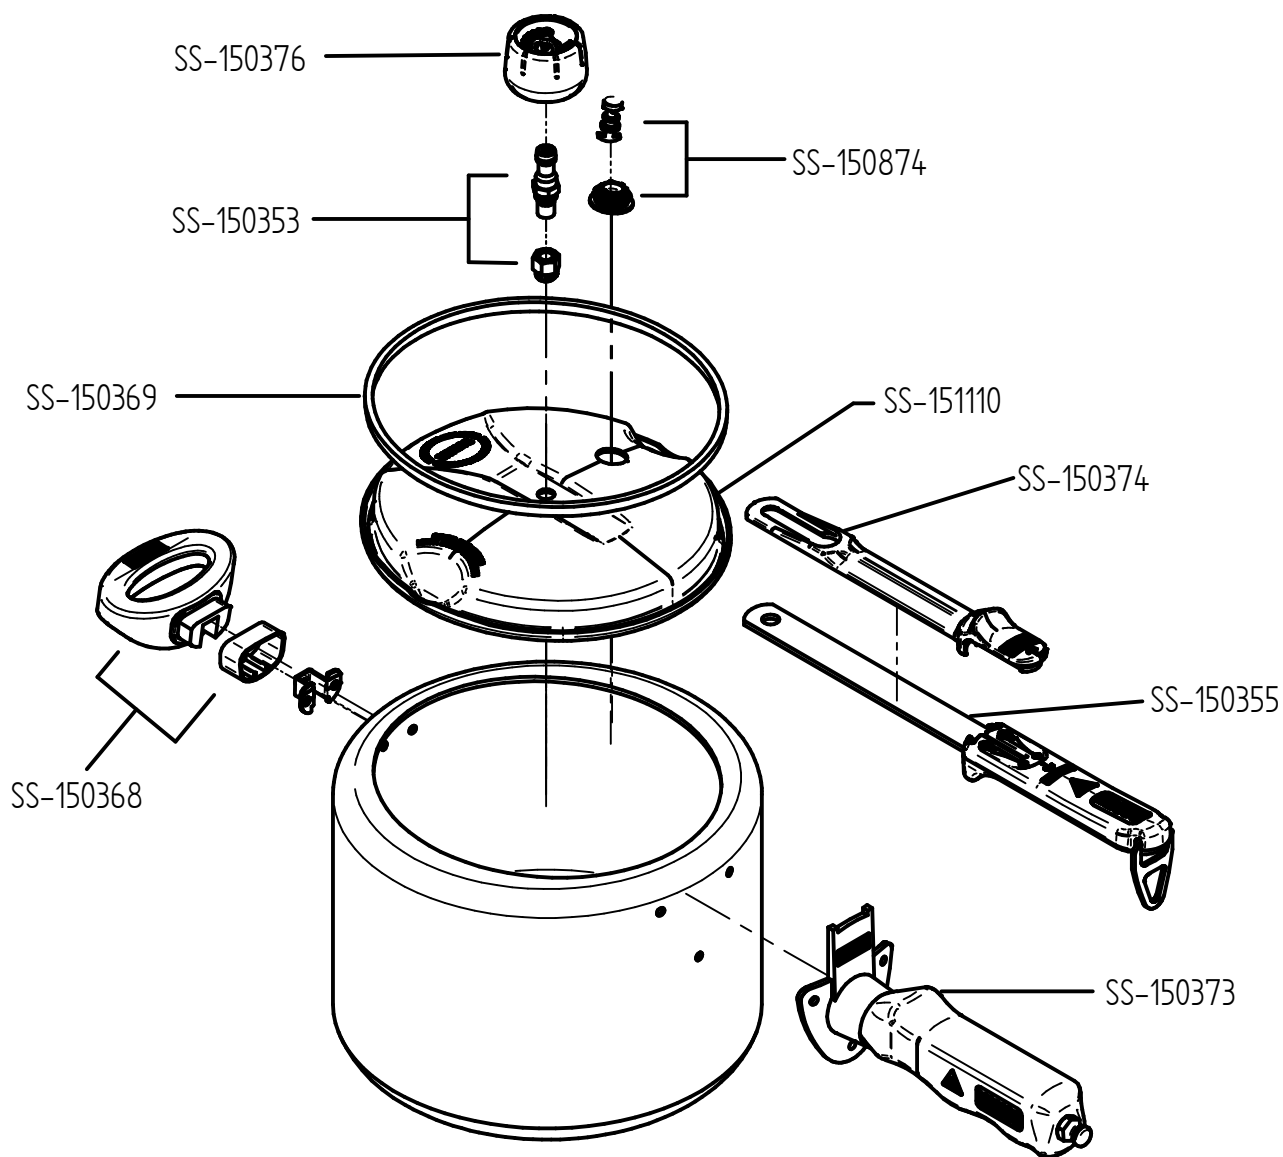

Imusa

OLLA A PRESION AL CI 4.5L SECURYPLUS CONTROL

0304800

CREATION APPLIANCE	23-06-2016	PAGE	COUNTRY	FAMILY
ISSUE EXPLODED DIAGRAM	28-09-2016	1/1	COLOMBIA	OAP